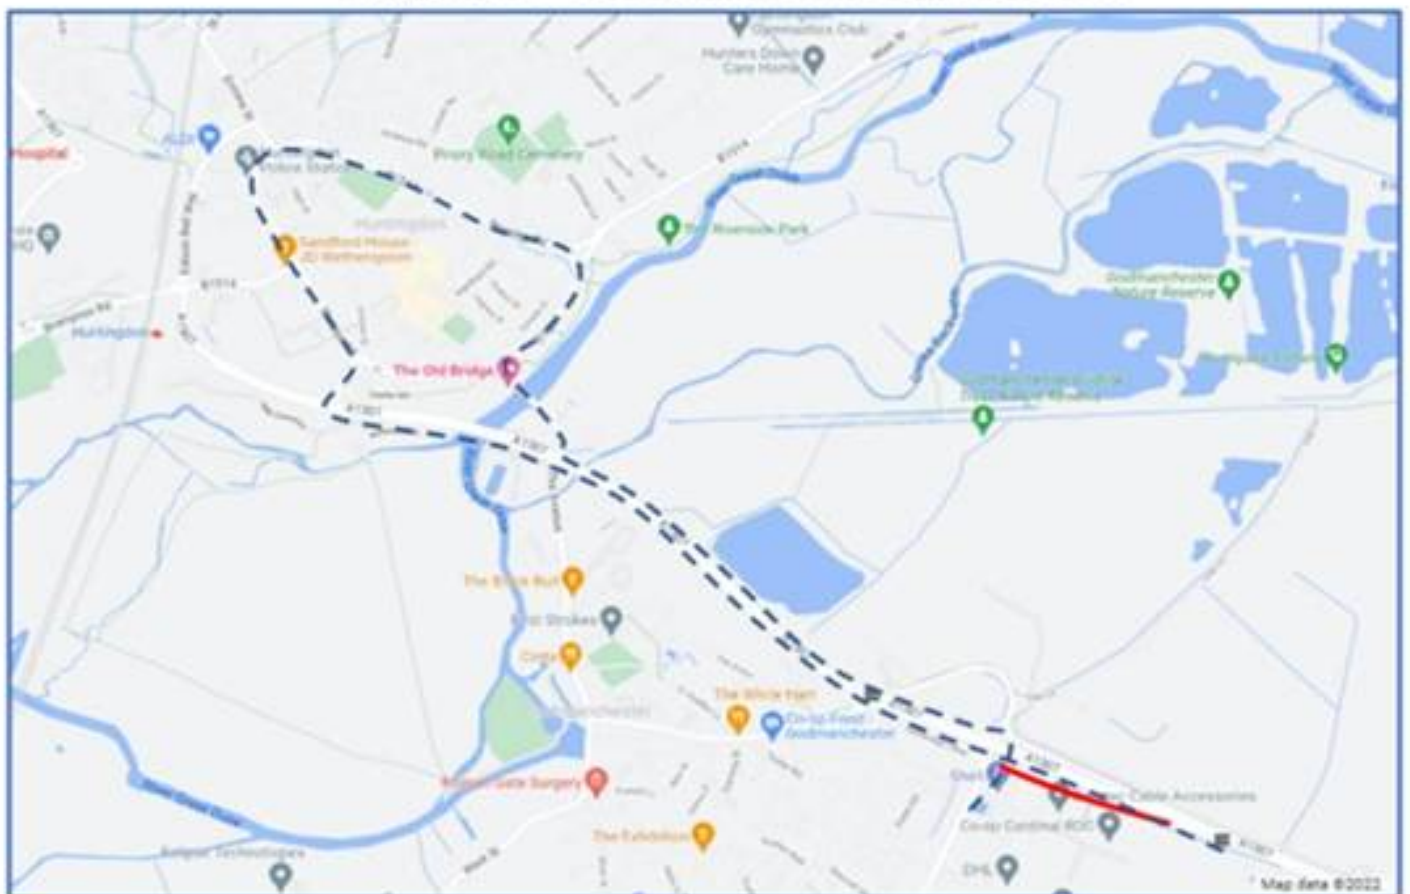

## **Update: A1307, junction 24 – slip road lighting renewal**

Further to my previous email on the 24 January, informing you of our essential lighting renewal work to the A1307 slip roads at junction 24. I am writing to provide you with an update to our work following some changes to the diversion routes.

### **Closures and diversions**

To carry out the work safely, we'll close each slip road, one at a time, on weeknights only between 8pm and 6am, as set out in the table below:

<b>Closure points</b>	<b>Dates</b>	<b>Diversion route</b>
A1307 junction 24 eastbound exit slip	Monday 14 February to Monday 7 March	Traffic will be diverted to junction 26 and return.
A1307 junction 24 westbound entry slip	Tuesday 8 March to Monday 21 March	Traffic will be diverted to junction 26 and return.
A1307 junction 24 eastbound entry slip	Tuesday 22 March to Tuesday 29 March	Traffic will be diverted onto the Pathfinder Link Road / B1514. (See diagram 1)
A1307 junction 24 westbound exit slip	Wednesday 30 March to Friday 22 April.	Traffic will be diverted onto the Pathfinder Link Road / B1514. (See diagram 2)

**Diagram 1 – Eastbound entry slip diversion**

**Diagram 2 – Westbound exit slip diversion**

No work will be carried out over the Easter bank holiday weekend between Thursday 14 April and Monday 18 April.