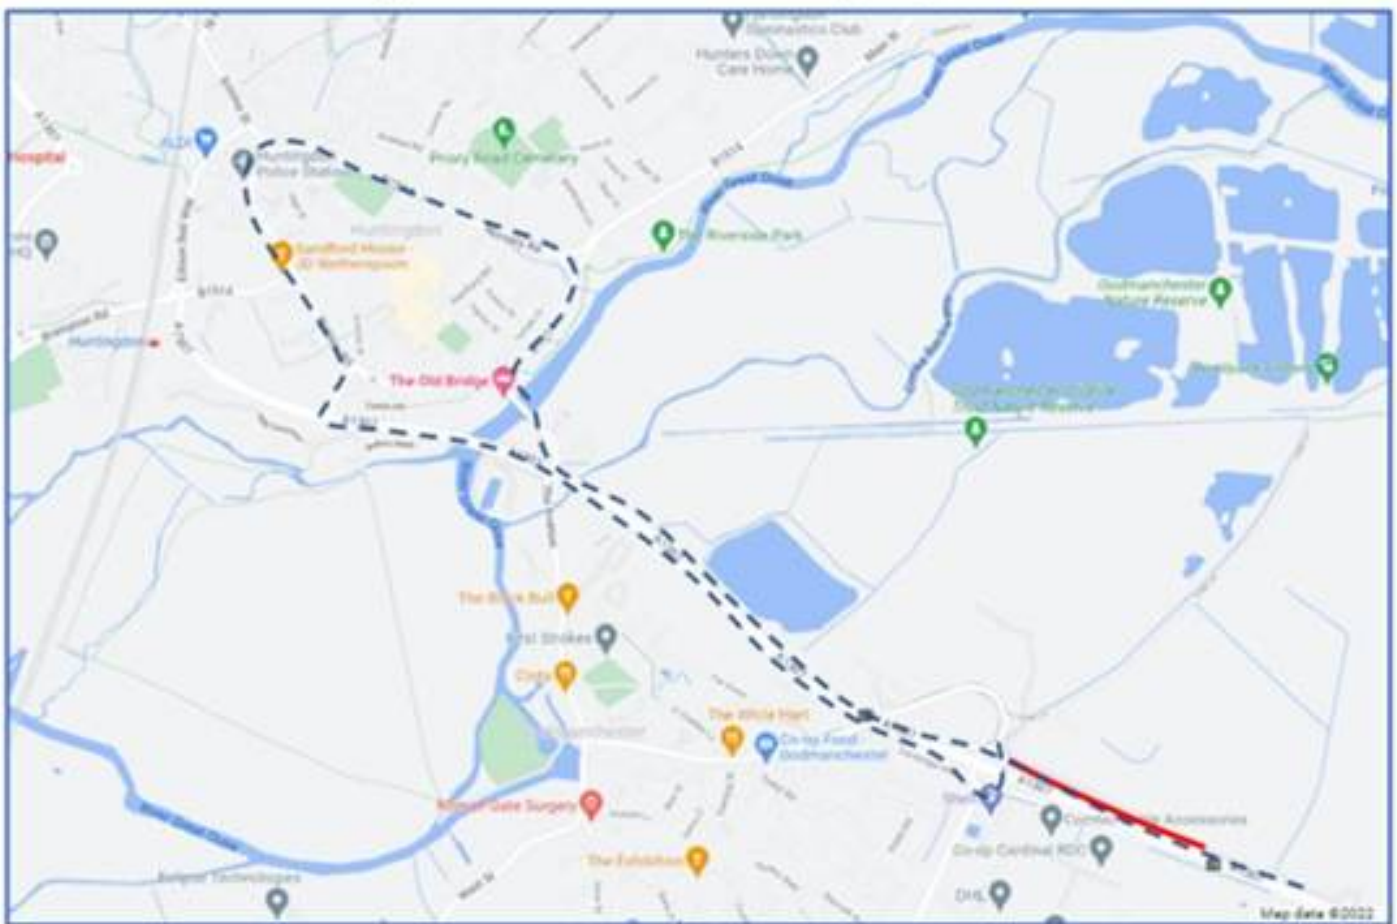

## **Update: A1307, junction 24 – slip road lighting renewal**

Further to my previous email on the 24 January, informing you of our essential lighting renewal work to the A1307 slip roads at junction 24. I am writing to provide you with an update to our work following some changes to the diversion routes.

### **Closures and diversions**

To carry out the work safely, we'll close each slip road, one at a time, on weeknights only between 8pm and 6am, as set out in the table below:

<b>Closure points</b>	<b>Dates</b>	<b>Diversion route</b>
A1307 junction 24 eastbound exit slip	Monday 14 February to Monday 7 March	Traffic will be diverted to junction 26 and return.
A1307 junction 24 westbound entry slip	Tuesday 8 March to Monday 21 March	Traffic will be diverted to junction 26 and return.
A1307 junction 24 eastbound entry slip	Tuesday 22 March to Tuesday 29 March	Traffic will be diverted onto the Pathfinder Link Road / B1514. (See diagram 1)
A1307 junction 24 westbound exit slip	Wednesday 30 March to Friday 22 April.	Traffic will be diverted onto the Pathfinder Link Road / B1514. (See diagram 2)

**Diagram 1 – Eastbound entry slip diversion**

**Diagram 2 – Westbound exit slip diversion**

No work will be carried out over the Easter bank holiday weekend between Thursday 14 April and Monday 18 April.